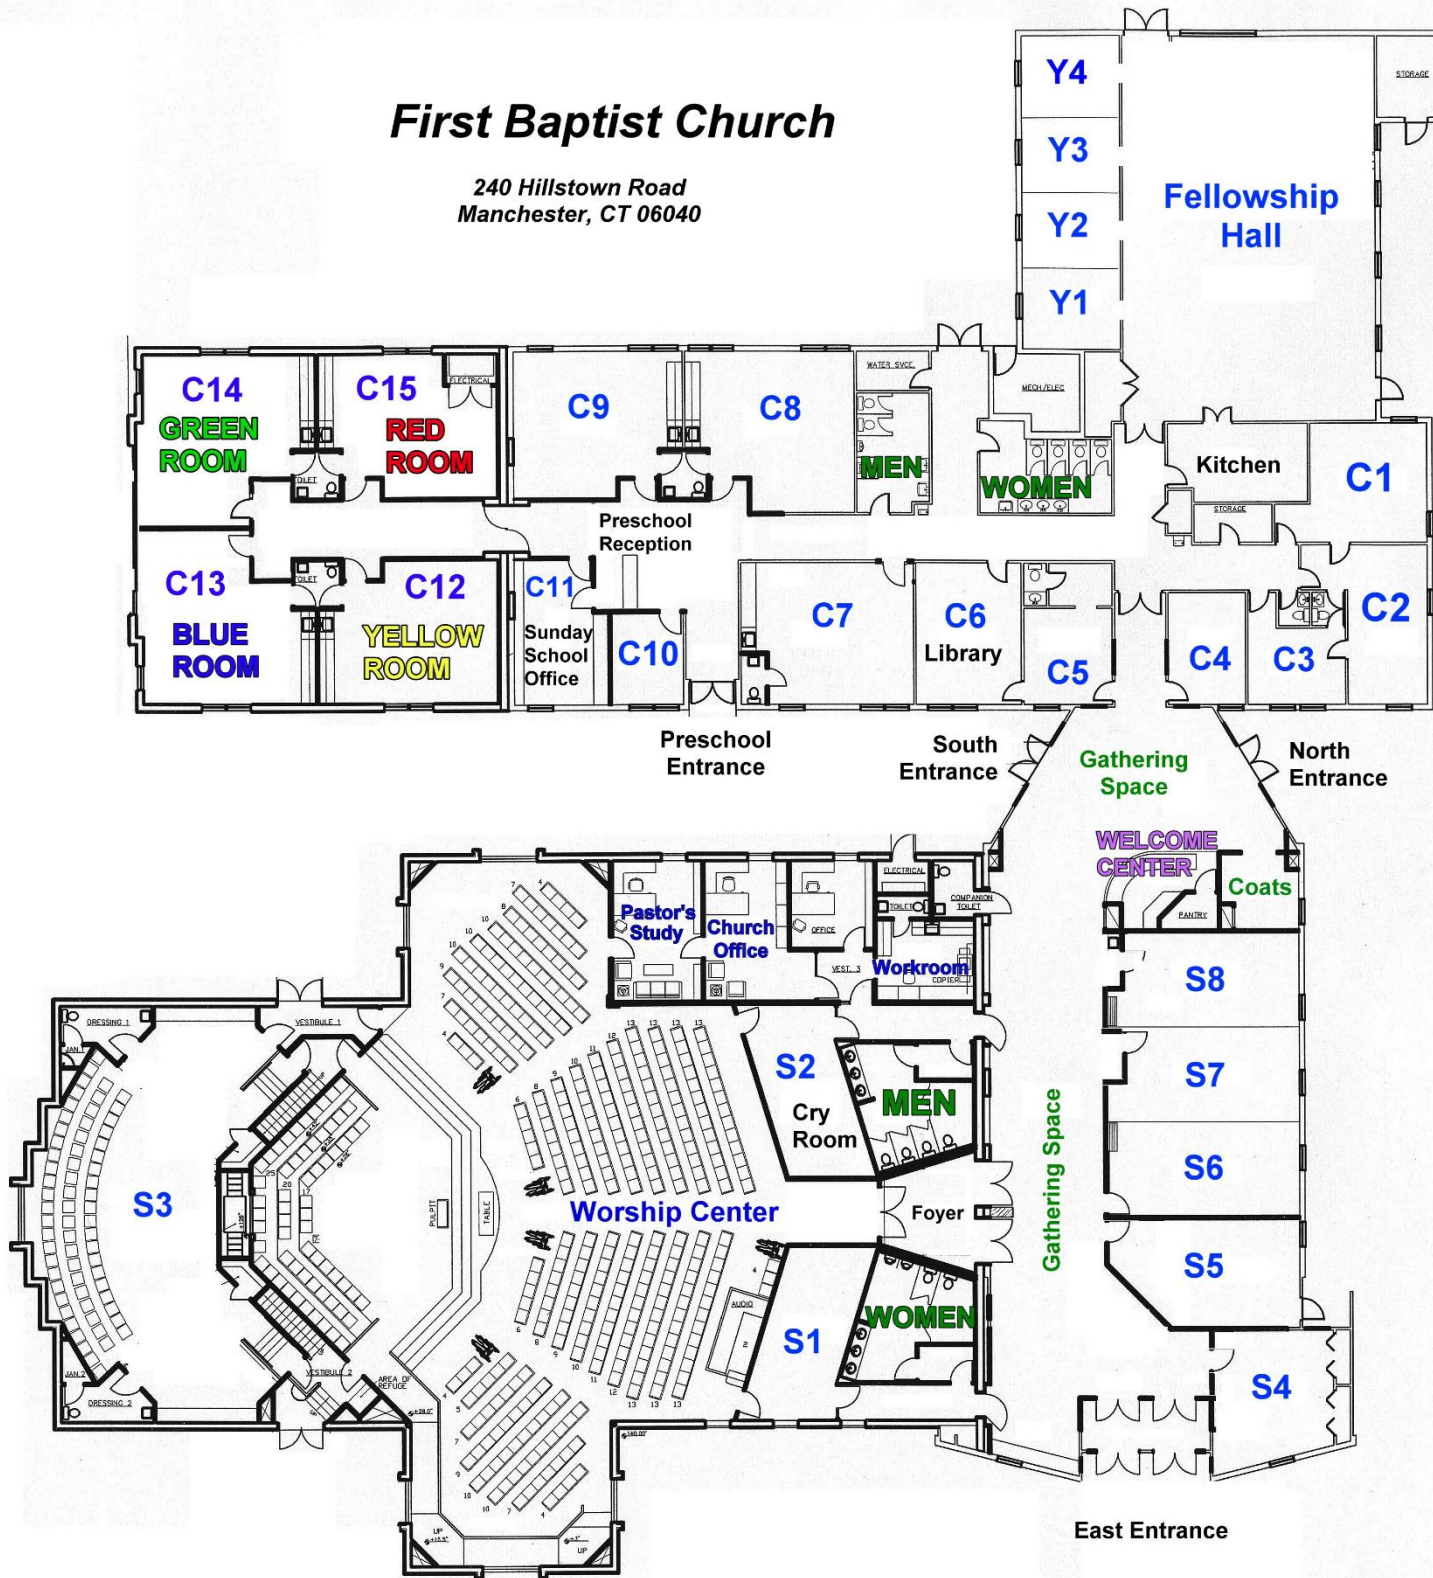

First Baptist Church

240 Hillstown Road
Manchester, CT 06040

Sunday School Room Locations	
Age/Grade	Room
Age 0-1	C13 Blue Room
Age 1-3	C12 Yellow Room
Age 4-5	C15 Red Room
1 st – 3 rd Grade	C1
4 th – 6 th Grade	C8
7 th - 12 th Grade	C7
Fellowship 242 (Younger Adults -Wil Housley)	S8
Couples in Christ (Young Marrieds – Bonhams)	C9
Coed 2 (Bob Law)	S6 – S7
Coed3 (Brad Heim)	S5*
Coed 4 (Nina Saylor)	S4
ON-RAMP (Pastor Saylor)	Pastor's Study